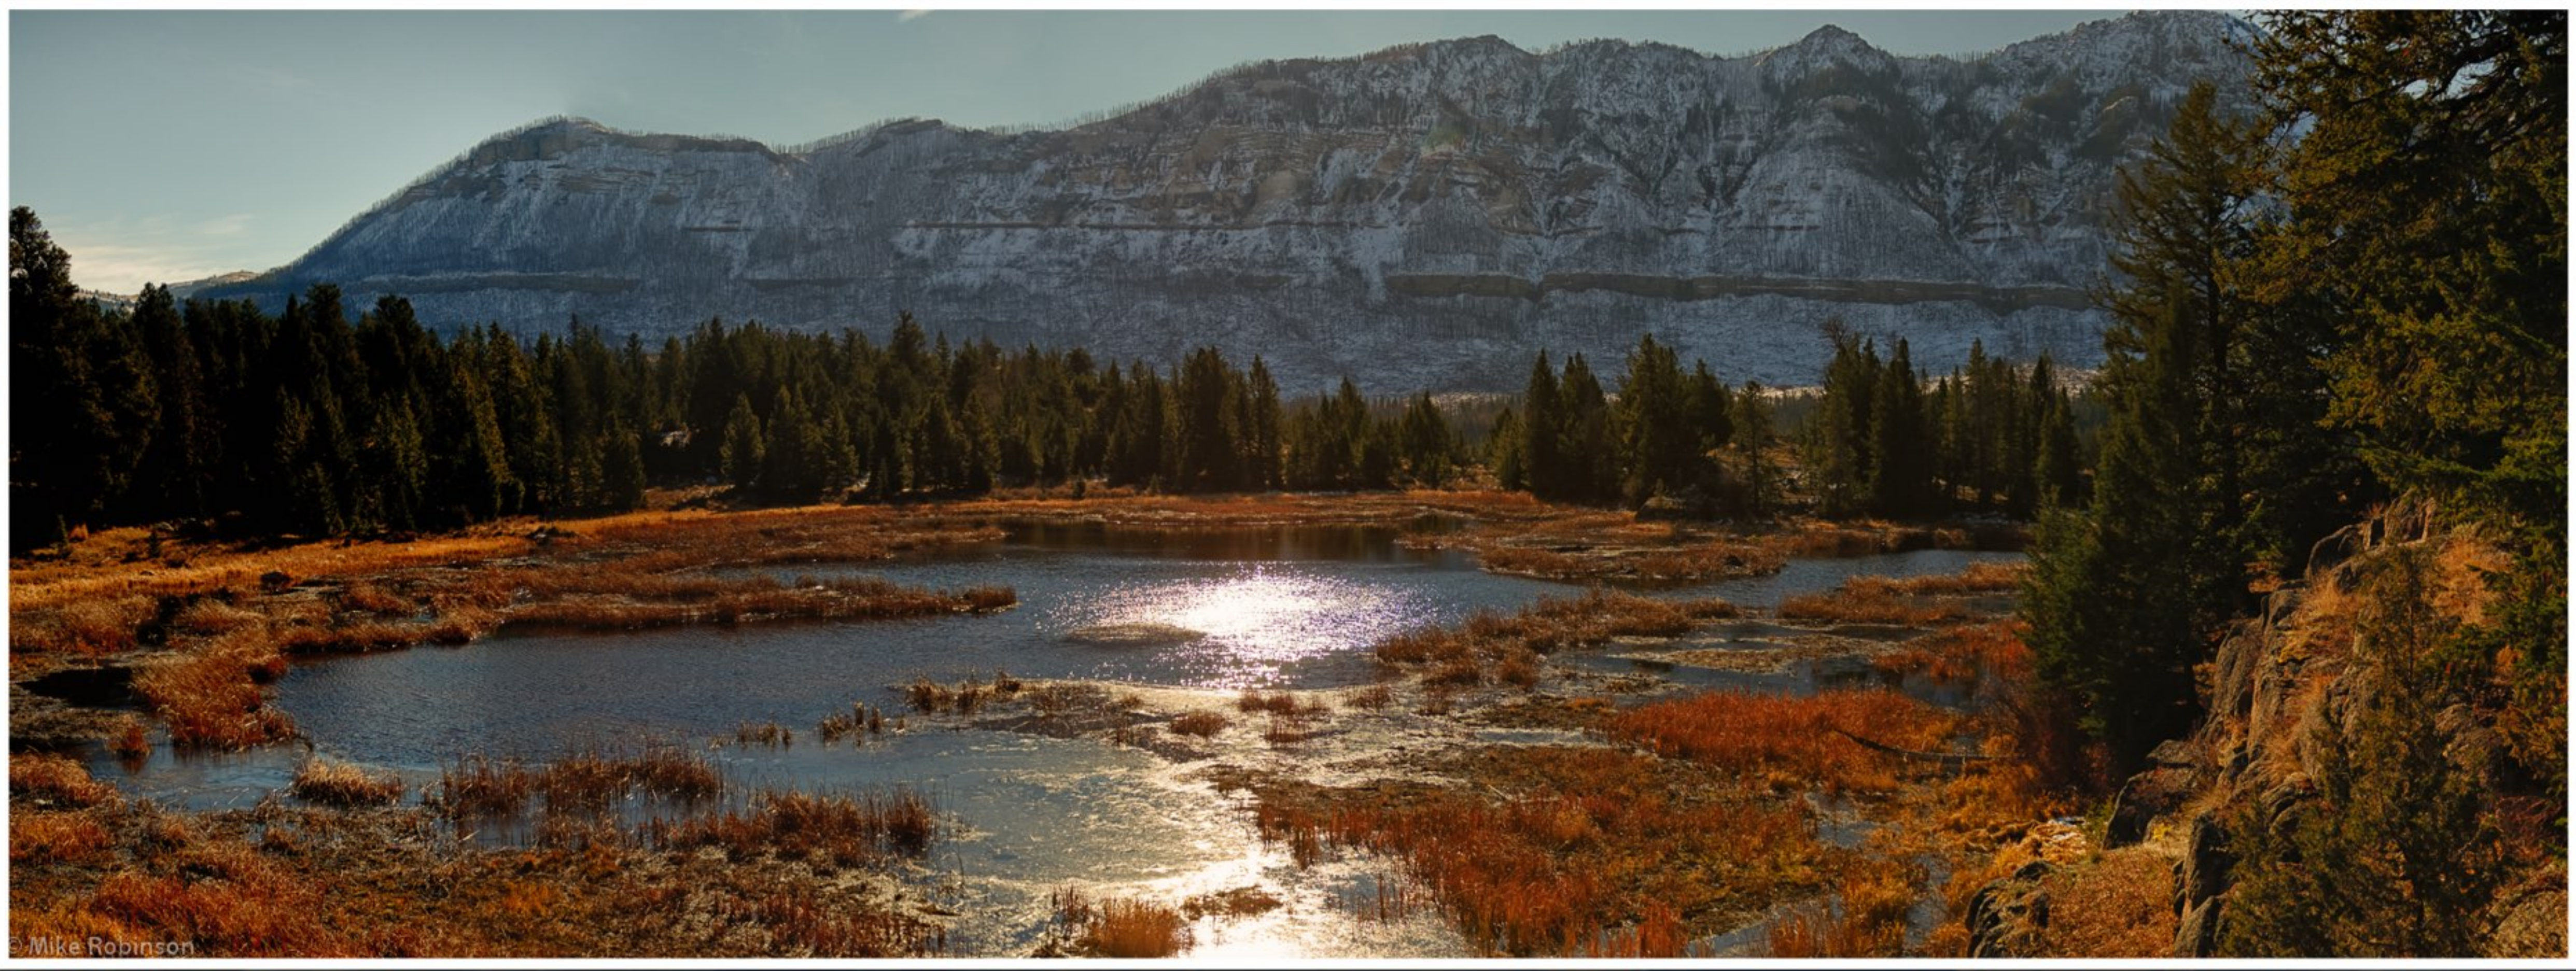

© Mike Robinson